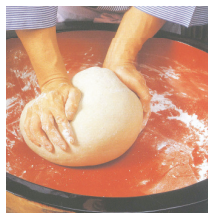

True Hand-Made Noodle Experiences!