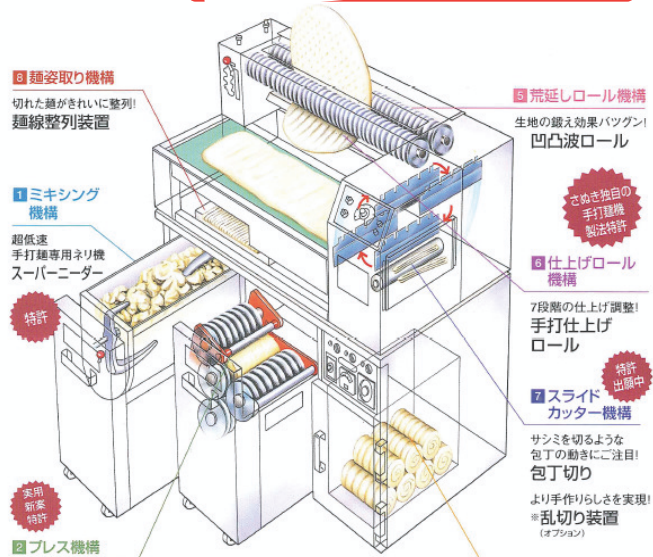

True Hand-Made Noodle Experiences!

Stage 1   Stage 2   Stage 3

Machine comes with:

- ☒ 1-Year Service and Parts Warranty
- ☒ Noodle Restaurant Consulting Services
- ☒ General Cooking Training in Japan
- ☒ Delivery and Installation

Joseph Lee & Co.
Unit 9, Slough Business Park, Silverwater, Sydney, NSW
Tel : 02-9748-0868 Fax : 02-9748-0869
www.sushimachine.com.au
www.jlpackaging.com.au

☎ 02-9748-0868
www.sushimachine.com.au
www.jlpackaging.com.au
Joseph Lee & Co.
Unit 9, Slough Business Park,
Silverwater, Sydney, NSW