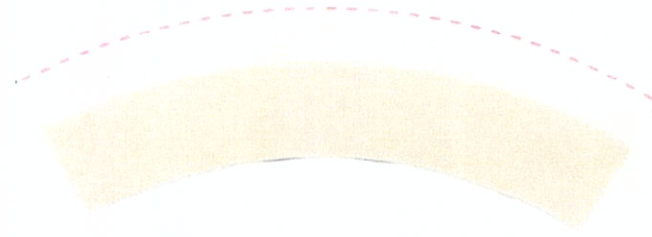

White Blue Pink Cream Cocoa Yellow Dark Orange Orange
Ivory Dark Green Lemon Purple Grey Light Stone Red Black

100% MELAMINE WARE *Range of Colours*

White (WH)

Ivory (IVORY)

Dark Green (D/G)

Blue Stone (B/ST)

R-8306-CR:

YELLOW RIM

LEMON RIM

RED RIM

BLUE RIM

DARK PURPLE RIM

LIGHT PURPLE RIM

COCOA RIM