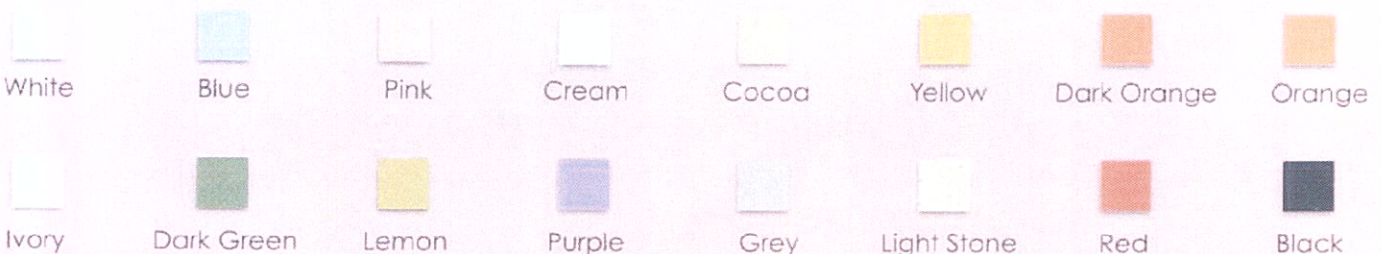

You Can Choose From Our Golden Stripe Design :

We Can Customize According To Your Preferred Base Colour And Design.

Standard Colour Rims :

Yellow Red Blue Dark Purple Light Purple Cocoa Pink Green Black

Range Of Base Colours :

White Blue Pink Cream Cocoa Yellow Dark Orange Orange
Ivory Dark Green Lemon Purple Grey Light Stone Red Black

100% MELAMINE WARE *Range of Colours*

White (WH)

Ivory (IVORY)

Dark Green (D/G)

Blue Stone (B/ST)

Blue (BL)

Cocoa (CC)

Lemon (LM)

Pink Stone (P/ST)

Pink (PK)

Yellow (YL)

Purple (PP)

Dark Stone (D/ST)

Red (RD)

Dark Orange (D/O)

Grey (GY)

Japanese Red (J/RED)

Cream (CR)

Orange (OR)

Light Stone (L/ST)

Black (BK)