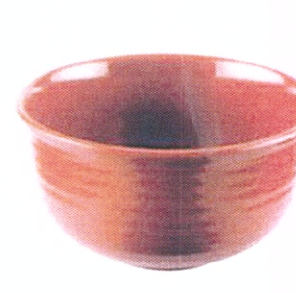

White Blue Pink Cream Cocoa Yellow Dark Orange Orange
Ivory Dark Green Lemon Purple Grey Light Stone Red Black

100% MELAMINE WARE *Range of Colours*

White (WH)

Ivory (IVORY)

Dark Green (D/G)

Blue Stone (B/ST)

Blue (BL)

Cocoa (CC)

Lemon (LM)

Pink Stone (P/ST)

Pink (PK)

Yellow (YL)

Purple (PP)

Dark Stone (D/ST)

Red (RD)

Dark Orange (D/O)

Grey (GY)

Japanese Red (J/RED)

Cream (CR)

Orange (OR)

Light Stone (L/ST)

Black (BK)