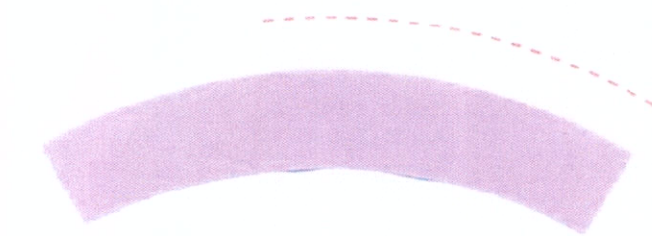

White Blue Pink Cream Cocoa Yellow Dark Orange Orange
Ivory Dark Green Lemon Purple Grey Light Stone Red Black

100% MELAMINE WARE *Range of Colours*

White (WH)

Ivory (IVORY)

Dark Green (D/G)

Blue Stone (B/ST)

R-8306-CR:

YELLOW RIM

LEMON RIM

RED RIM

BLUE RIM

DARK PURPLE RIM

LIGHT PURPLE RIM

COCOA RIM