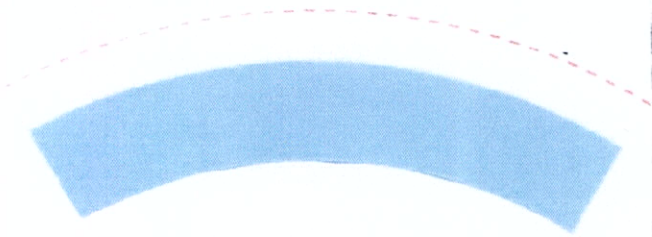

R-8306-CR:

YELLOW RIM

LEMON RIM

RED RIM

BLUE RIM

DARK PURPLE RIM

LIGHT PURPLE RIM

COCOA RIM