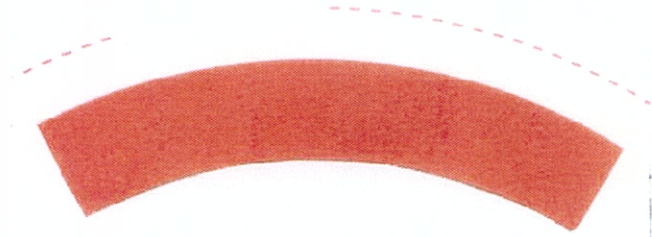

White Blue Pink Cream Cocoa Yellow Dark Orange Orange
Ivory Dark Green Lemon Purple Grey Light Stone Red Black

100% MELAMINE WARE *Range of Colours*

White (WH)

Ivory (IVORY)

Dark Green (D/G)

Blue Stone (B/ST)

Red (RD)

Dark Orange (D/O)

Grey (GY)

Japanese Red (J/RED)

Cream (CR)

Orange (OR)

Light Stone (L/ST)

Black (BK)

R-8306-CR:

YELLOW RIM

LEMON RIM

RED RIM

BLUE RIM

DARK PURPLE RIM

LIGHT PURPLE RIM

COCOA RIM